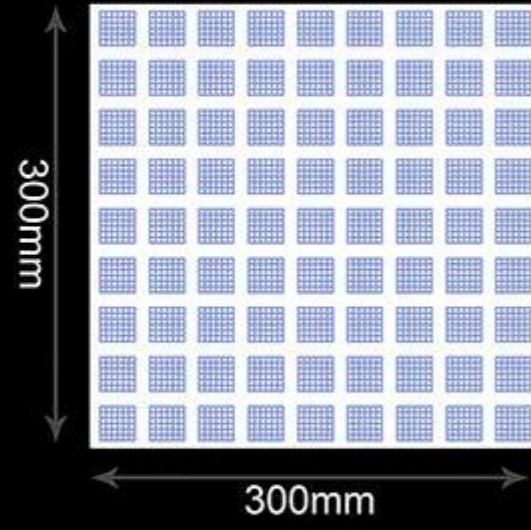

R-Blue

Roof Tiles

RF-8000

Roof Tiles

R-WHITE

BLUE WHITE

**MULTY
COLOUR**