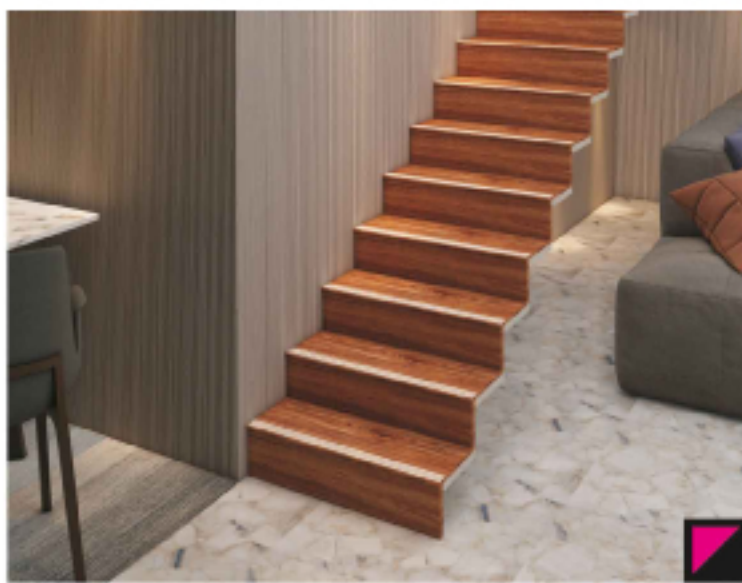

MATT STEP & RISER 3 FEET

900 X 300 mm | 900 x 200 mm

1163

Matt Finish

1168

Matt Finish

1269

Matt Finish