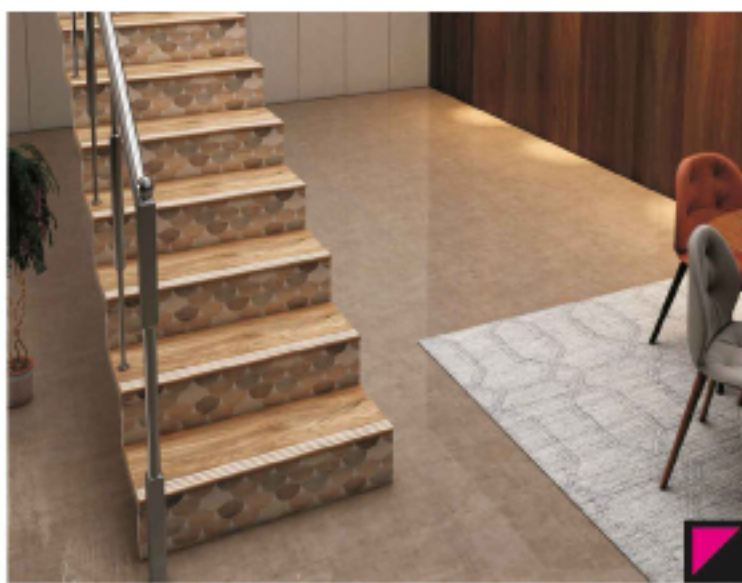

MATT STEP & RISER 3 FEET

900 X 300 mm | 900 x 200 mm

1163

Matt Finish

1168

Matt Finish

1269

Matt Finish