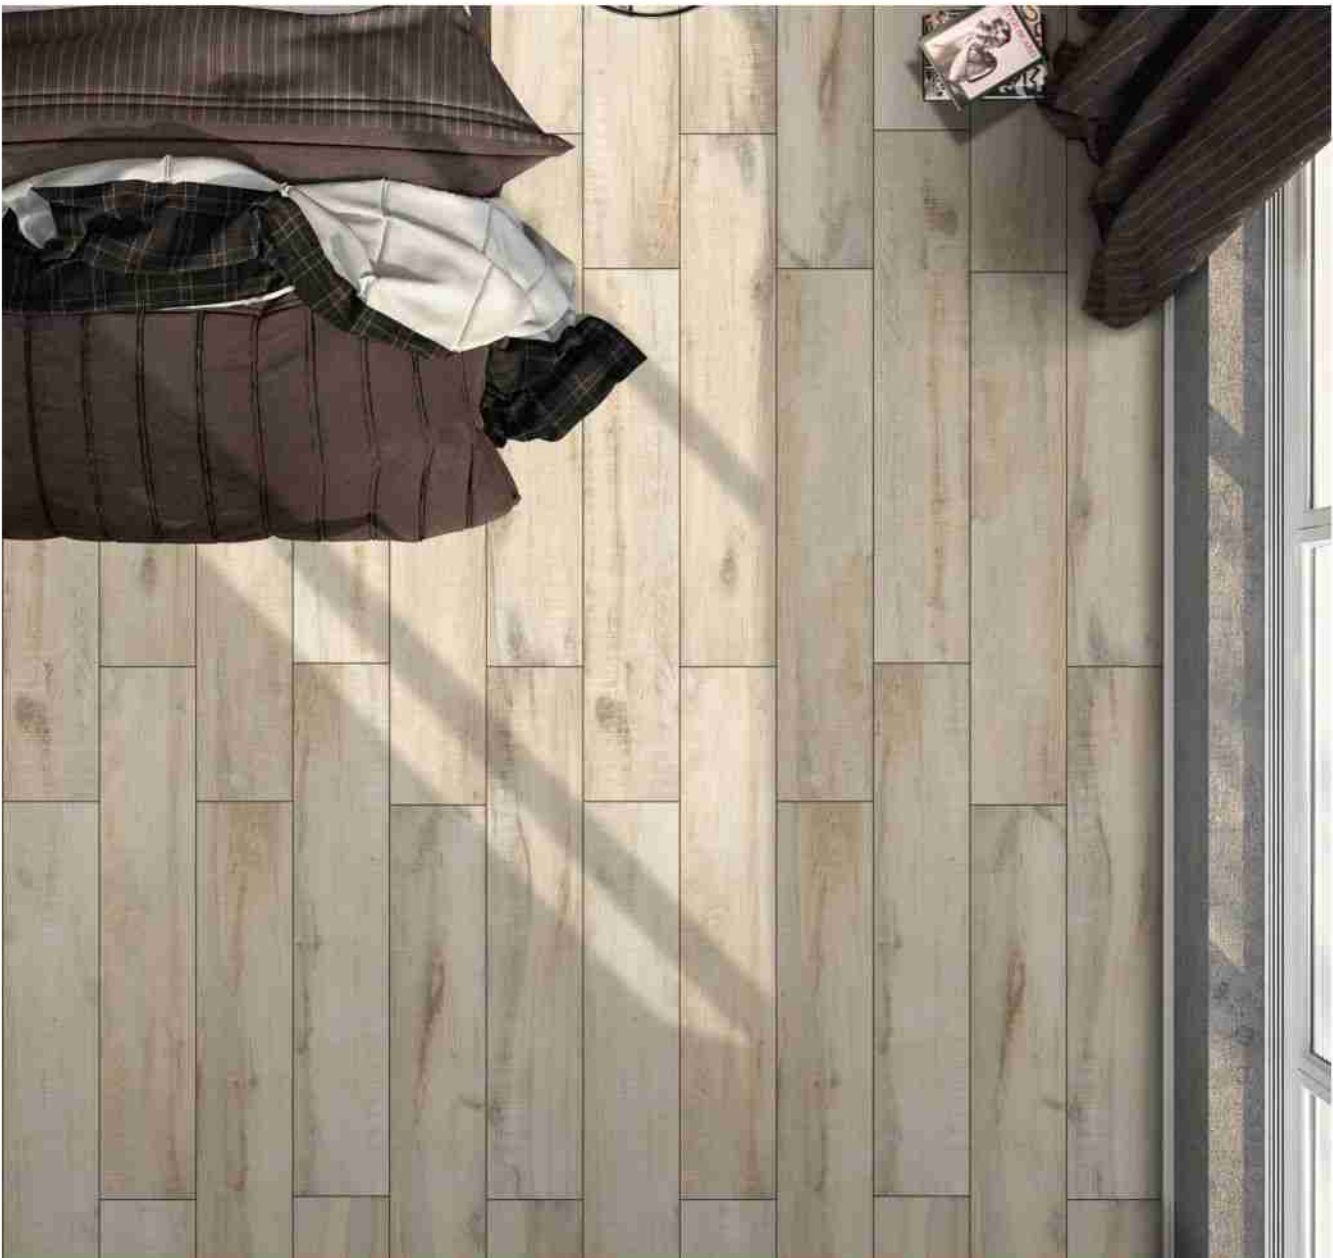

## COPPER TUSCANY

200x1200mm

LATINA BROWN

200x1200mm

ROYAL ALMOND

2000x1200mm

COPPER LARCH

200x1200mm

GRAPHITE BEIGE

2000x1200mm

ROYAL BROWN

200x1200mm

WENGE COFFEE

200x1200mm

GRAPHITE BROWN

2000x1200mm