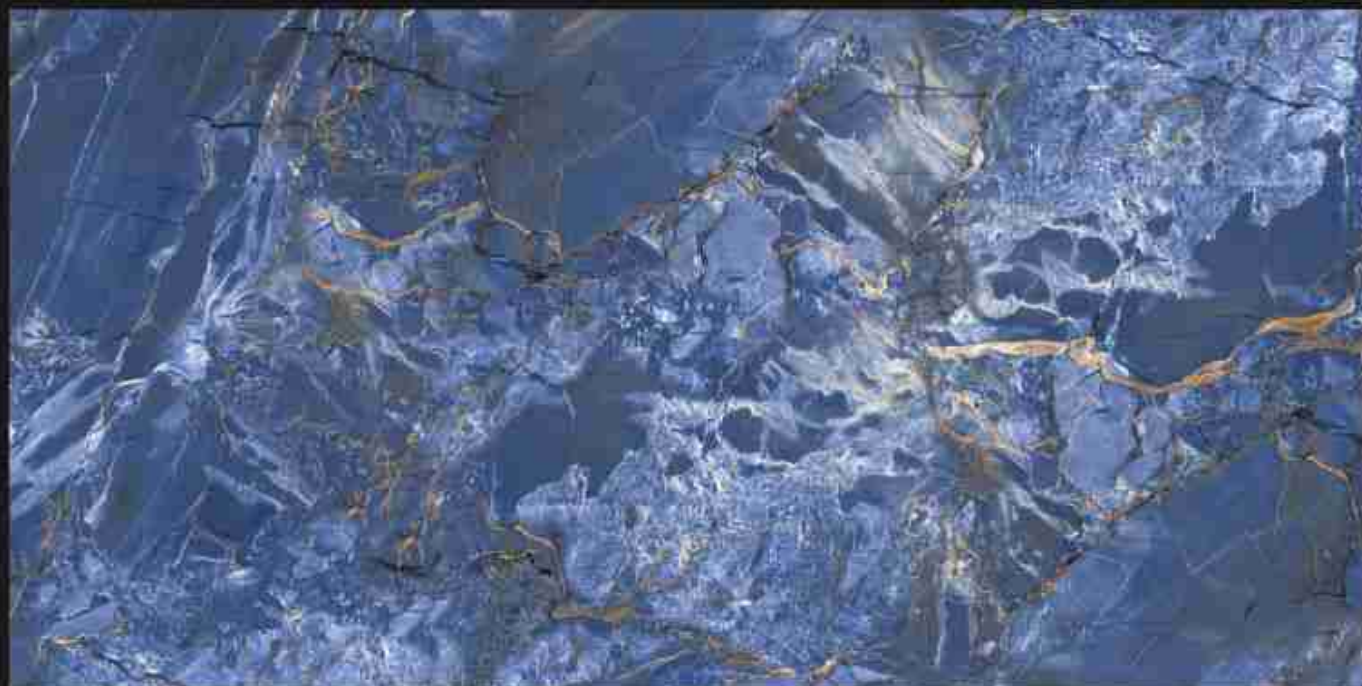

RUBY BEIGE

GVT-PGVT

600x1200mm | ENDLESS

TIGER AMAZE

GVT-PGVT

600x1200mm | HIGH GLOSS

BLUE LAVA

Portofino